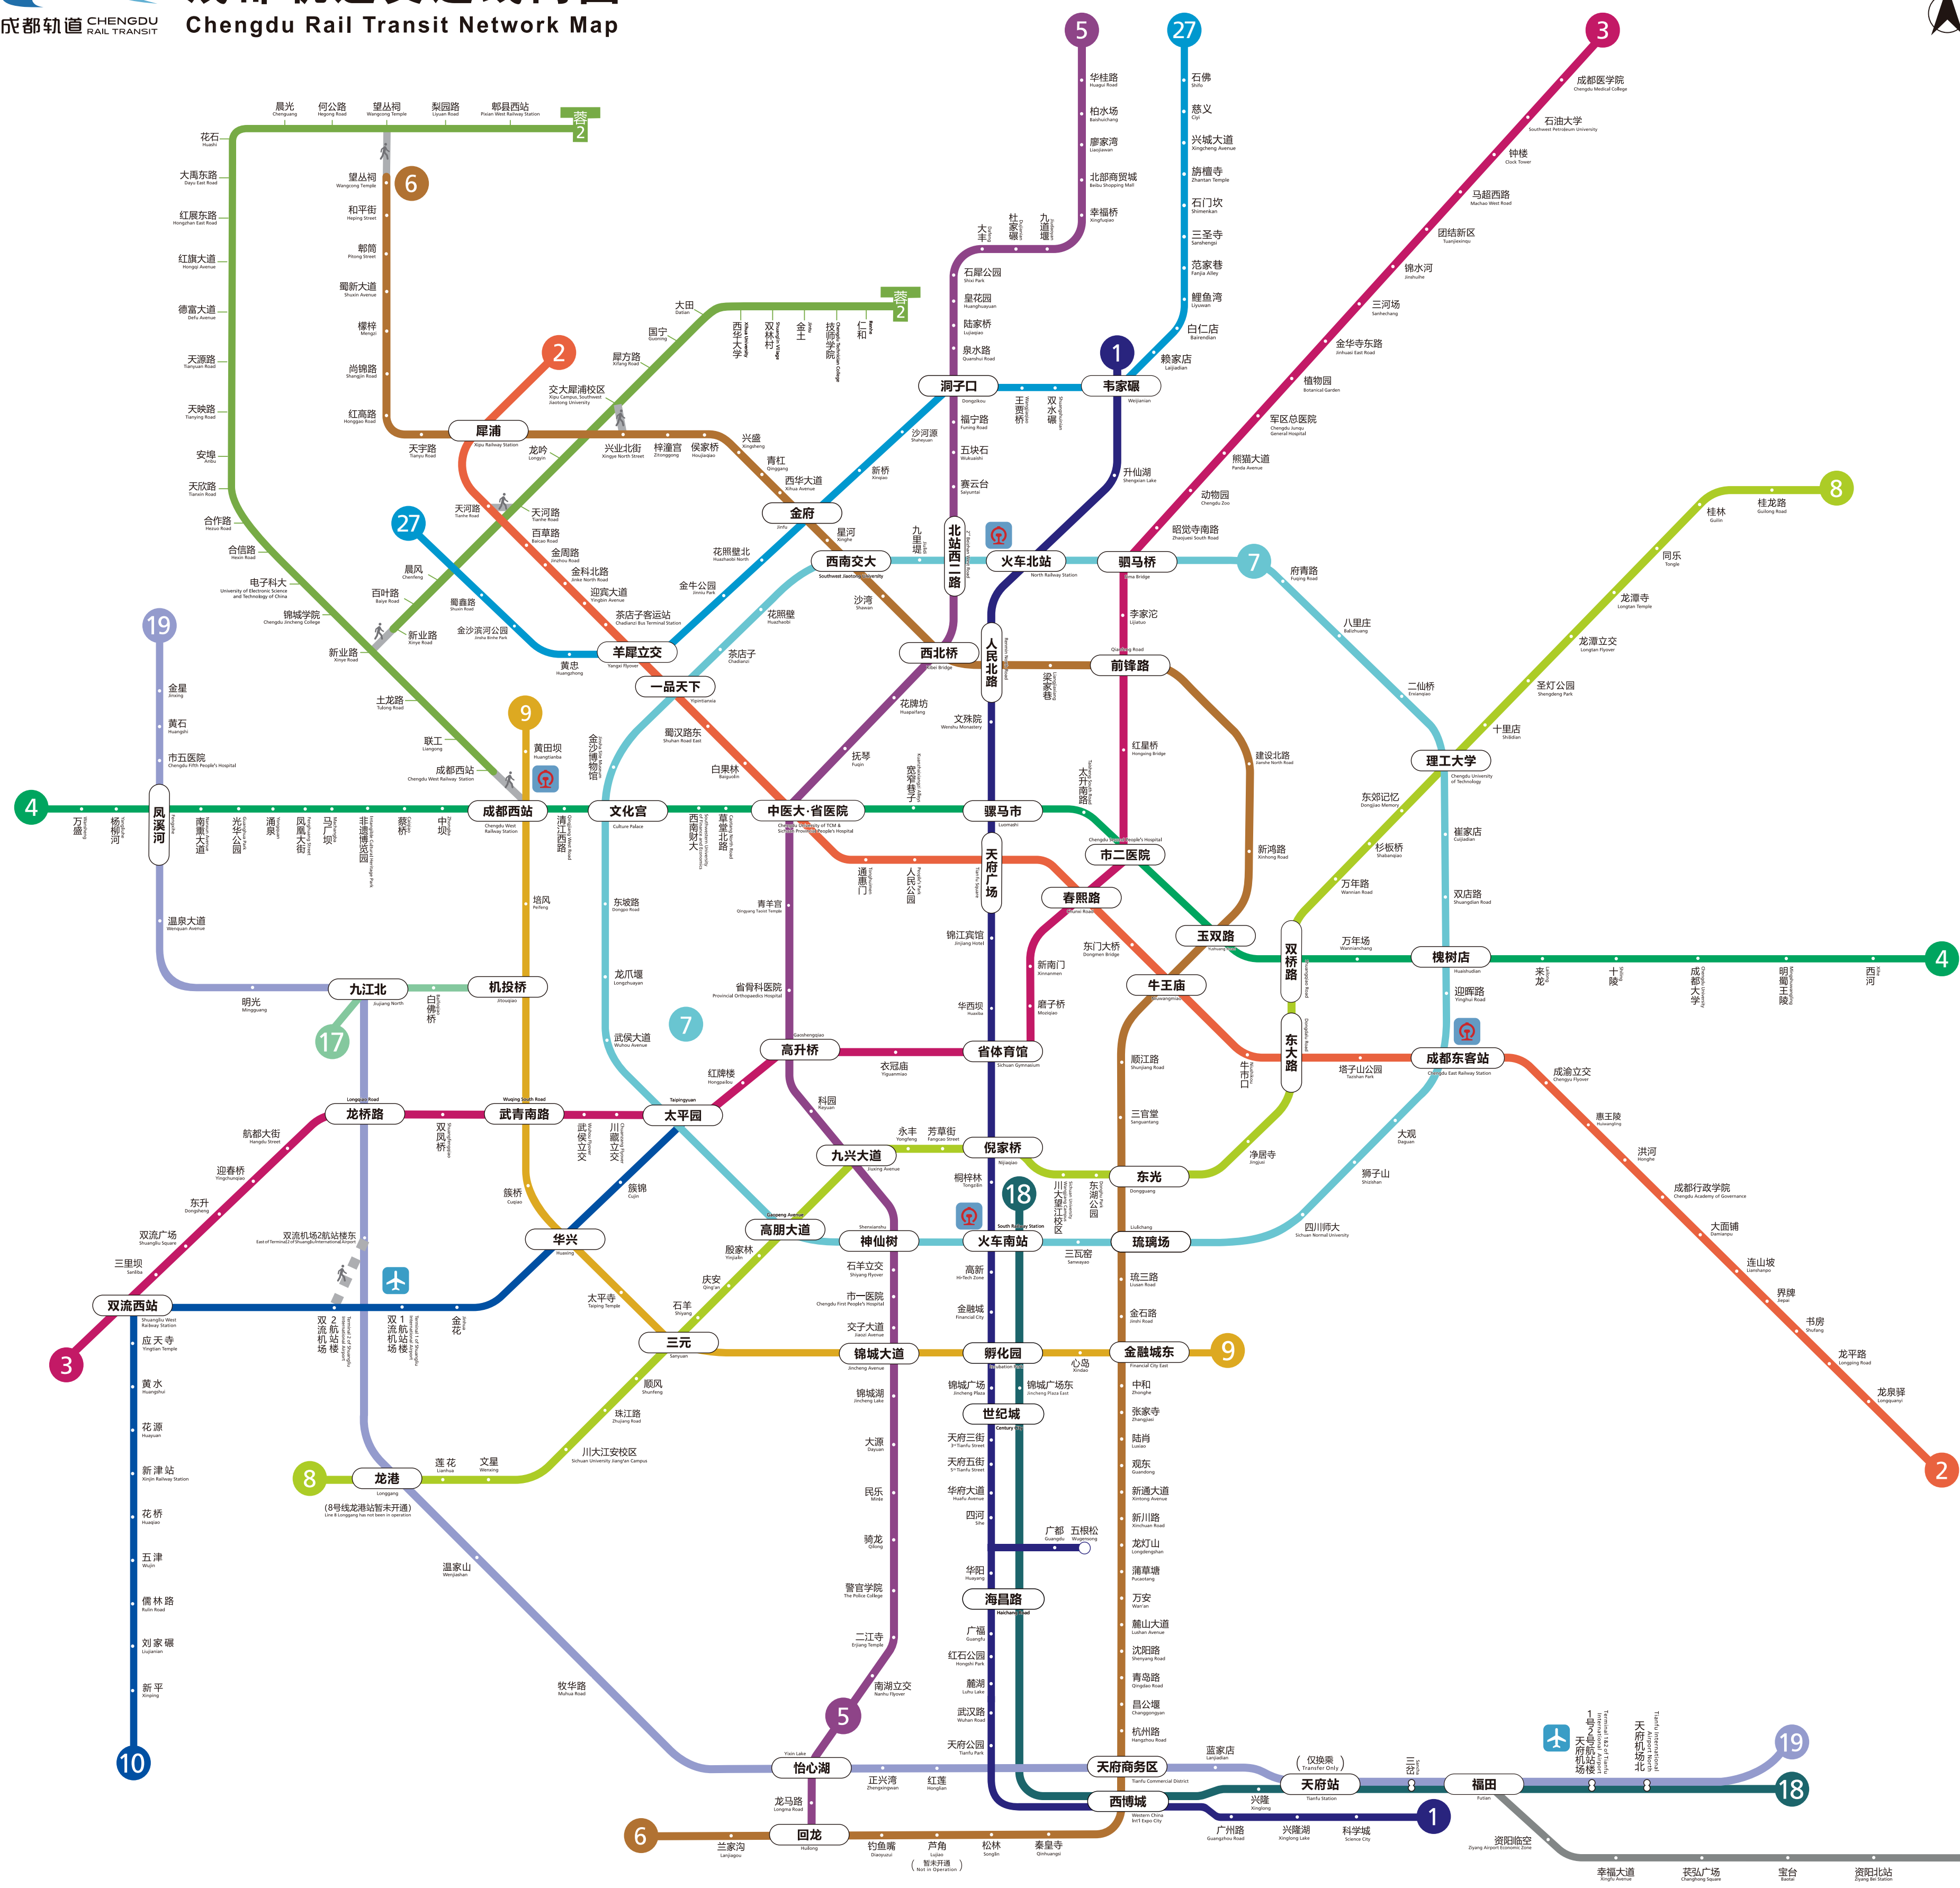

8号线圣灯公园-桂龙路、龙港站暂未开通
Line 8 (Shengding Park to Guilong Road and Longgang) have not been in operation.

27号线暂未开通
Line 27 has not been in operation.

S3(资阳)线暂未开通
Line S3 has not been in operation.

 飞机场 Airport	 火车站 Railway Station	 1号线 Line 1	 2号线 Line 2	 3号线 Line 3	 4号线 Line 4	 5号线 Line 5	 6号线 Line 6	 7号线 Line 7	 8号线 Line 8
 9号线 Line 9	 10号线 Line 10	 17号线 Line 17	 18号线 Line 18	 19号线 Line 19	 27号线 Line 27	 S3(资阳线) Line S3	 有轨电车 蓉2号线 Chengdu Tram Line 2		
 换乘站 Transfer station	 站外换乘 Transfer outside the station	 出闸换乘 Transfer outside the fare gates	 共线运营换乘站 Joint station	注: 此图为变形的折线图, 非实际走向					

成都轨道交通线网图

Chengdu Rail Transit Network Map

成都地铁APP, 扫码乘车

- 1 1号线 Line 1
- 2 2号线 Line 2
- 3 3号线 Line 3
- 4 4号线 Line 4
- 5 5号线 Line 5
- 6 6号线 Line 6
- 7 7号线 Line 7
- 8 8号线 Line 8
- 9 9号线 Line 9
- 10 10号线 Line 10
- 17 17号线 Line 17
- 18 18号线 Line 18
- 19 19号线 Line 19
- 27 27号线 Line 27

S3 S3(资阳)线 Line S3

蓉2 有轨电车蓉2号线 Chengdu Tram Line 2

- 飞机场 Airport
- 火车站 Railway Station
- 换乘站 Transfer Station
- 共线运营换乘站 Joint station
- 出闸换乘 Transfer outside the fare gates
- 站外换乘 Transfer outside the station

注：此图为变形的折线图，非实际走向

8号线圣灯公园-桂龙路、龙港站暂未开通
Line 8 (Shengdeng Park to Guilong Road and Longgang) have not been in operation.

27号线暂未开通
Line 27 has not been in operation.

S3 (资阳) 线暂未开通
Line S3 has not been in operation.